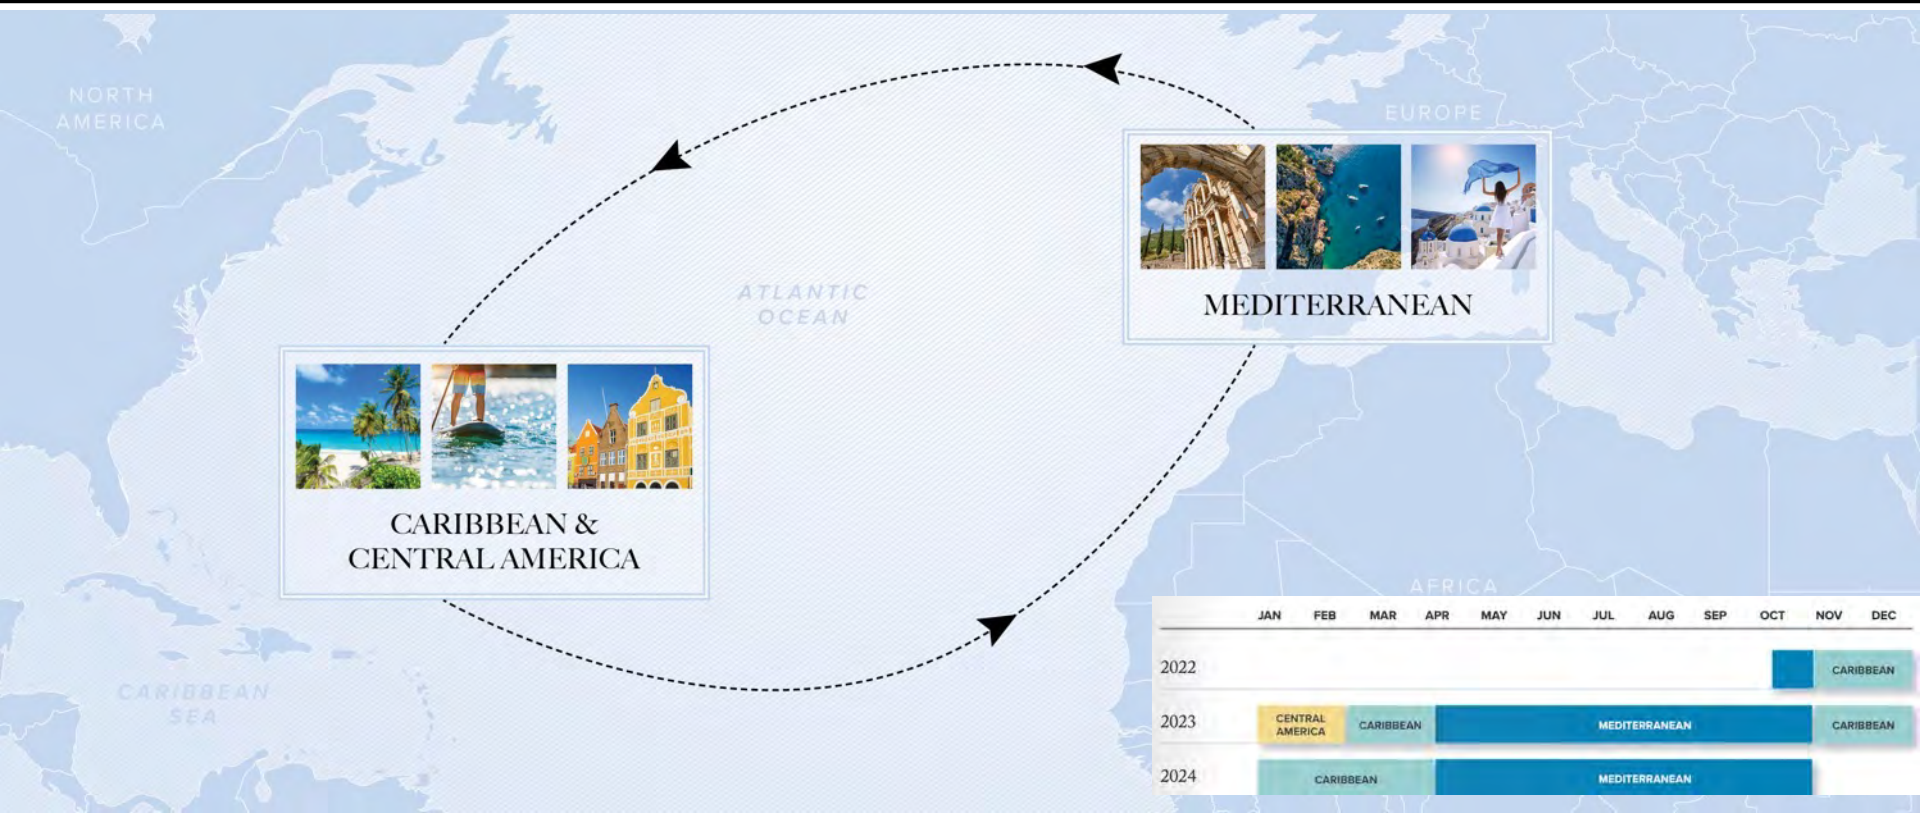

Yoga on a private beach in Grenada

Tour the ruins of Ephesus

Zipline over the Costa Rican Rainforest

Hunt for truffles in Tuscany

DJ Workshop in Ibiza

2022-2024 SEASONS

2022 VOYAGE CALENDAR

2022 SEASON HIGHLIGHTS

CARIBBEAN ISLANDS | GREEK ISLES | WINDWARD ISLANDS

CARIBBEAN

DATE	NIGHTS	ITINERARY
NOV 17	5	BARBADOS TO BARBADOS
NOV 22	5	BARBADOS TO ST. MAARTEN
NOV 27	7	ST. MAARTEN TO BARBADOS
DEC 4	7	BARBADOS TO ST. MAARTEN
DEC 11	7	ST. MAARTEN TO SAN JUAN
DEC 18	10	SAN JUAN TO SAN JUAN
DEC 28	7	SAN JUAN TO BARBADOS